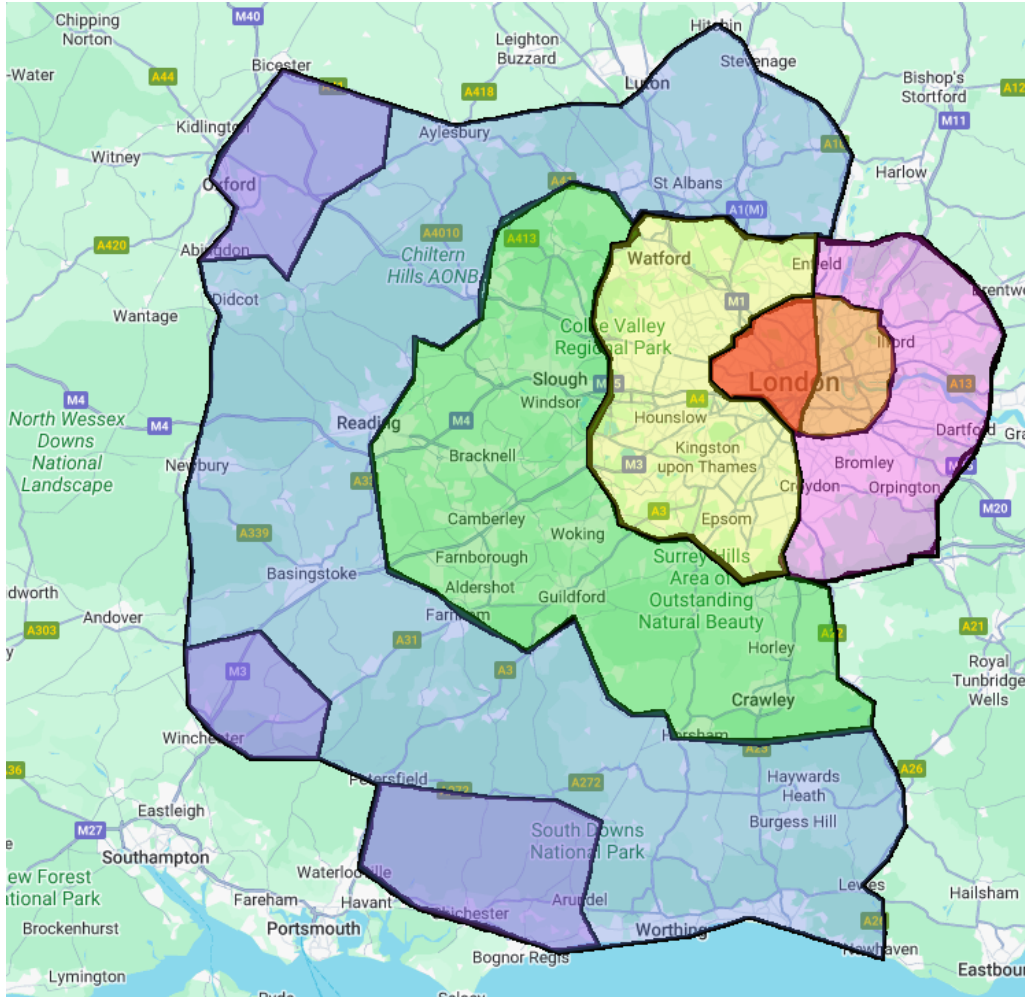

Delivery Areas

We currently offer delivery to the following areas:

Greater London, Surrey, West Sussex, East Sussex (up to Lewes), Hampshire (up to Winchester), Berkshire, Buckinghamshire (up to Aylesbury), Oxfordshire (up to Oxford), Hertfordshire (up to Hitchin).

Within the North and South Circular:

Red Zone: £40

Orange Zone: £45

Within the M25:

Yellow Zone: £50

Pink Zone: £60

Green Zone: £75

Blue Zone: £85

Purple Zone: £95

Within the North and South Circular:

Red Zone:

N1, N2, N5, N6, N7, N19
 NW1, NW2, NW3, NW5, NW6, NW8, NW10, NW11
 W1, W2, W3, W4, W6, W8, W9, W10, W11, W12, W14
 SW1, SW2, SW3, SW4, SW5, SW6, SW7, SW8, SW9, SW10, SW11, SW13
 SE1, SE11, SE17
 WC1, WC2
 EC1, EC2, EC3, WC4