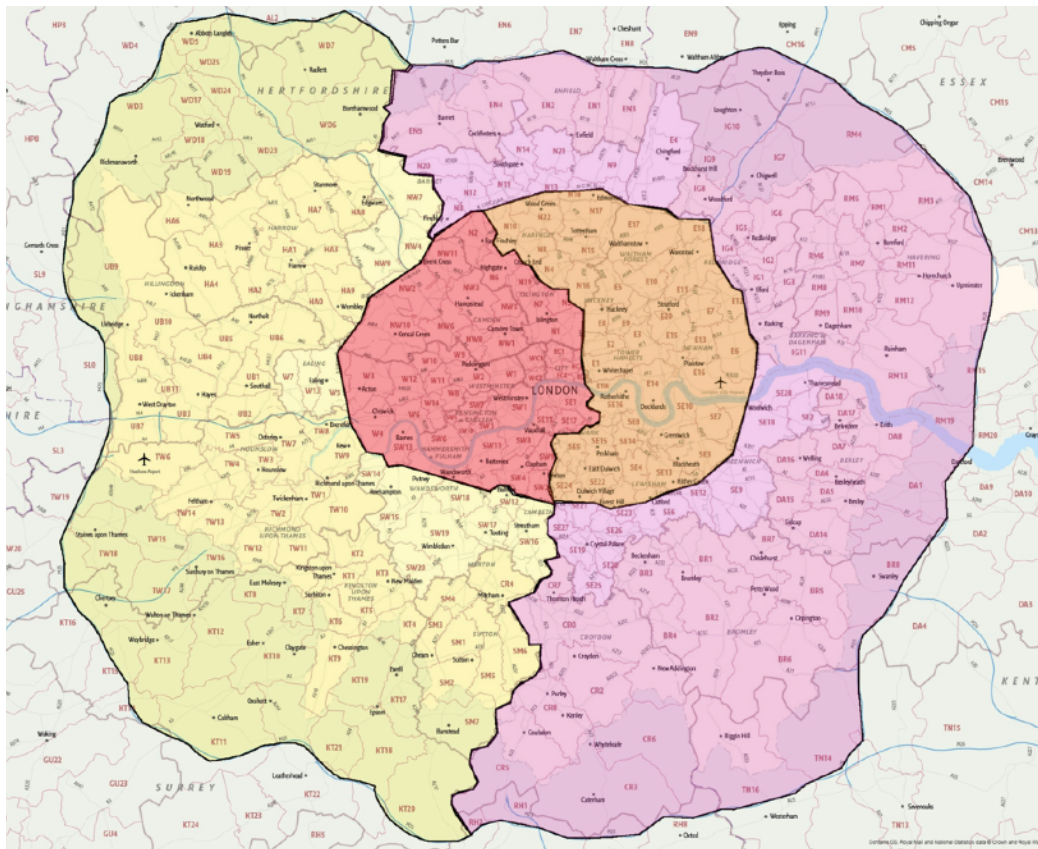

Delivery Areas

We currently offer delivery to the following areas:

Greater London, Surrey, West Sussex, East Sussex (up to Lewes), Hampshire (up to Winchester), Berkshire, Buckinghamshire (up to Aylesbury), Oxfordshire (up to Oxford), Hertfordshire (up to Hitchin).

Within the North and South Circular:

Red Zone: £40

Orange Zone: £45

Within the M25:

Yellow Zone: £50

Pink Zone: £60

Green Zone: £75

Blue Zone: £85

Purple Zone: £95

Within the North and South Circular:

Red Zone:

N1, N2, N5, N6, N7, N19
 NW1, NW2, NW3, NW5, NW6, NW8, NW10, NW11
 W1, W2, W3, W4, W6, W8, W9, W10, W11, W12, W14
 SW1, SW2, SW3, SW4, SW5, SW6, SW7, SW8, SW9, SW10, SW11, SW13
 SE1, SE11, SE17
 WC1, WC2
 EC1, EC2, EC3, WC4

Orange Zone:

N4, N8, N10, N15, N16, N17, N18, N22
 E1, E1W, E2, E3, E5, E6, E7, E8, E9, E10, E11, E12, E13, E14, E15, E16, E17, E18, E20
 SE3, SE4, SE5, SE7, SE8, SE10, SE13, SE14, SE15, SE16, SE22, SE24